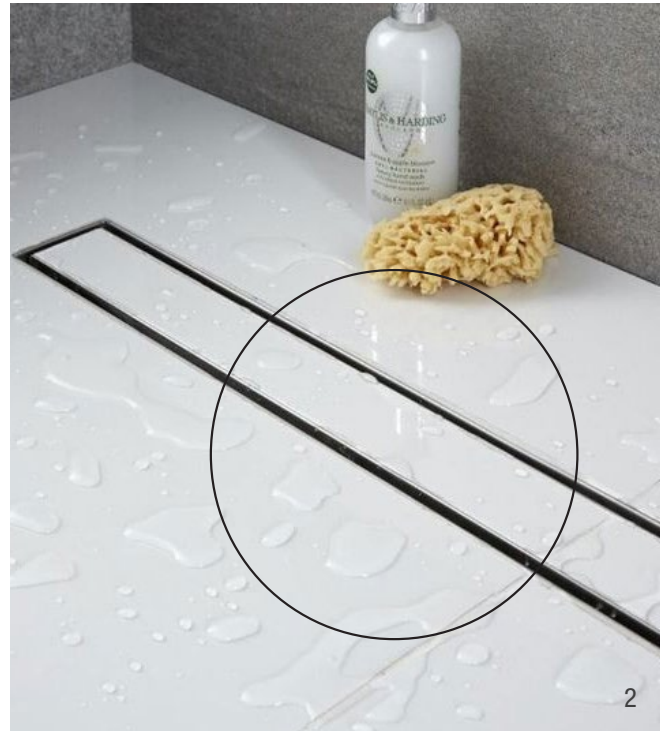

² Mueble de baño suspendidos modelo Bari de Visobath – Un cajón acabado blanco mate. Lavabo Hasvik 60 de Visobath, de carga mineral.

³ Mampara de ducha fija en vidrio transparente, con apliques de aluminio en negro mate.

Sink and Shower

¹ Taps leaf type in shower and sinks. Wall-mounted taps in sinks with single lever. Frameless mirrors with beveled edges and LED lighting on the back.

Built-in thermostat in showers.

² Suspended bathroom furniture Bari by Visobath – One white matte finish drawer with mineral load washbasin, Hasvik 60 by Visobath.

³ Fixed shower screen in transparent glass, with aluminum inserts in matte black.

All images are for orientation purposes. There may be changes in the final product or finish

Sanitarios

¹ Inodoro suspendido modelo Avento (cubierta SlimSeat) de Villeroy & Boch con tapa amortiguada. Placa de accionamiento de WC Solid de TECE, de doble descarga en acabado blanco mate.

² Canaleta de ducha Dry50 de Revestech, revestida en porcelánico similar al suelo

Bathrooms

¹ Wall-mounted Avento toilet (cover SlimSeat) by Villeroy & Boch, cushioned with automatic lowering mechanism (SoftClosing) WC flush plate by TECE; double flush in matt white.